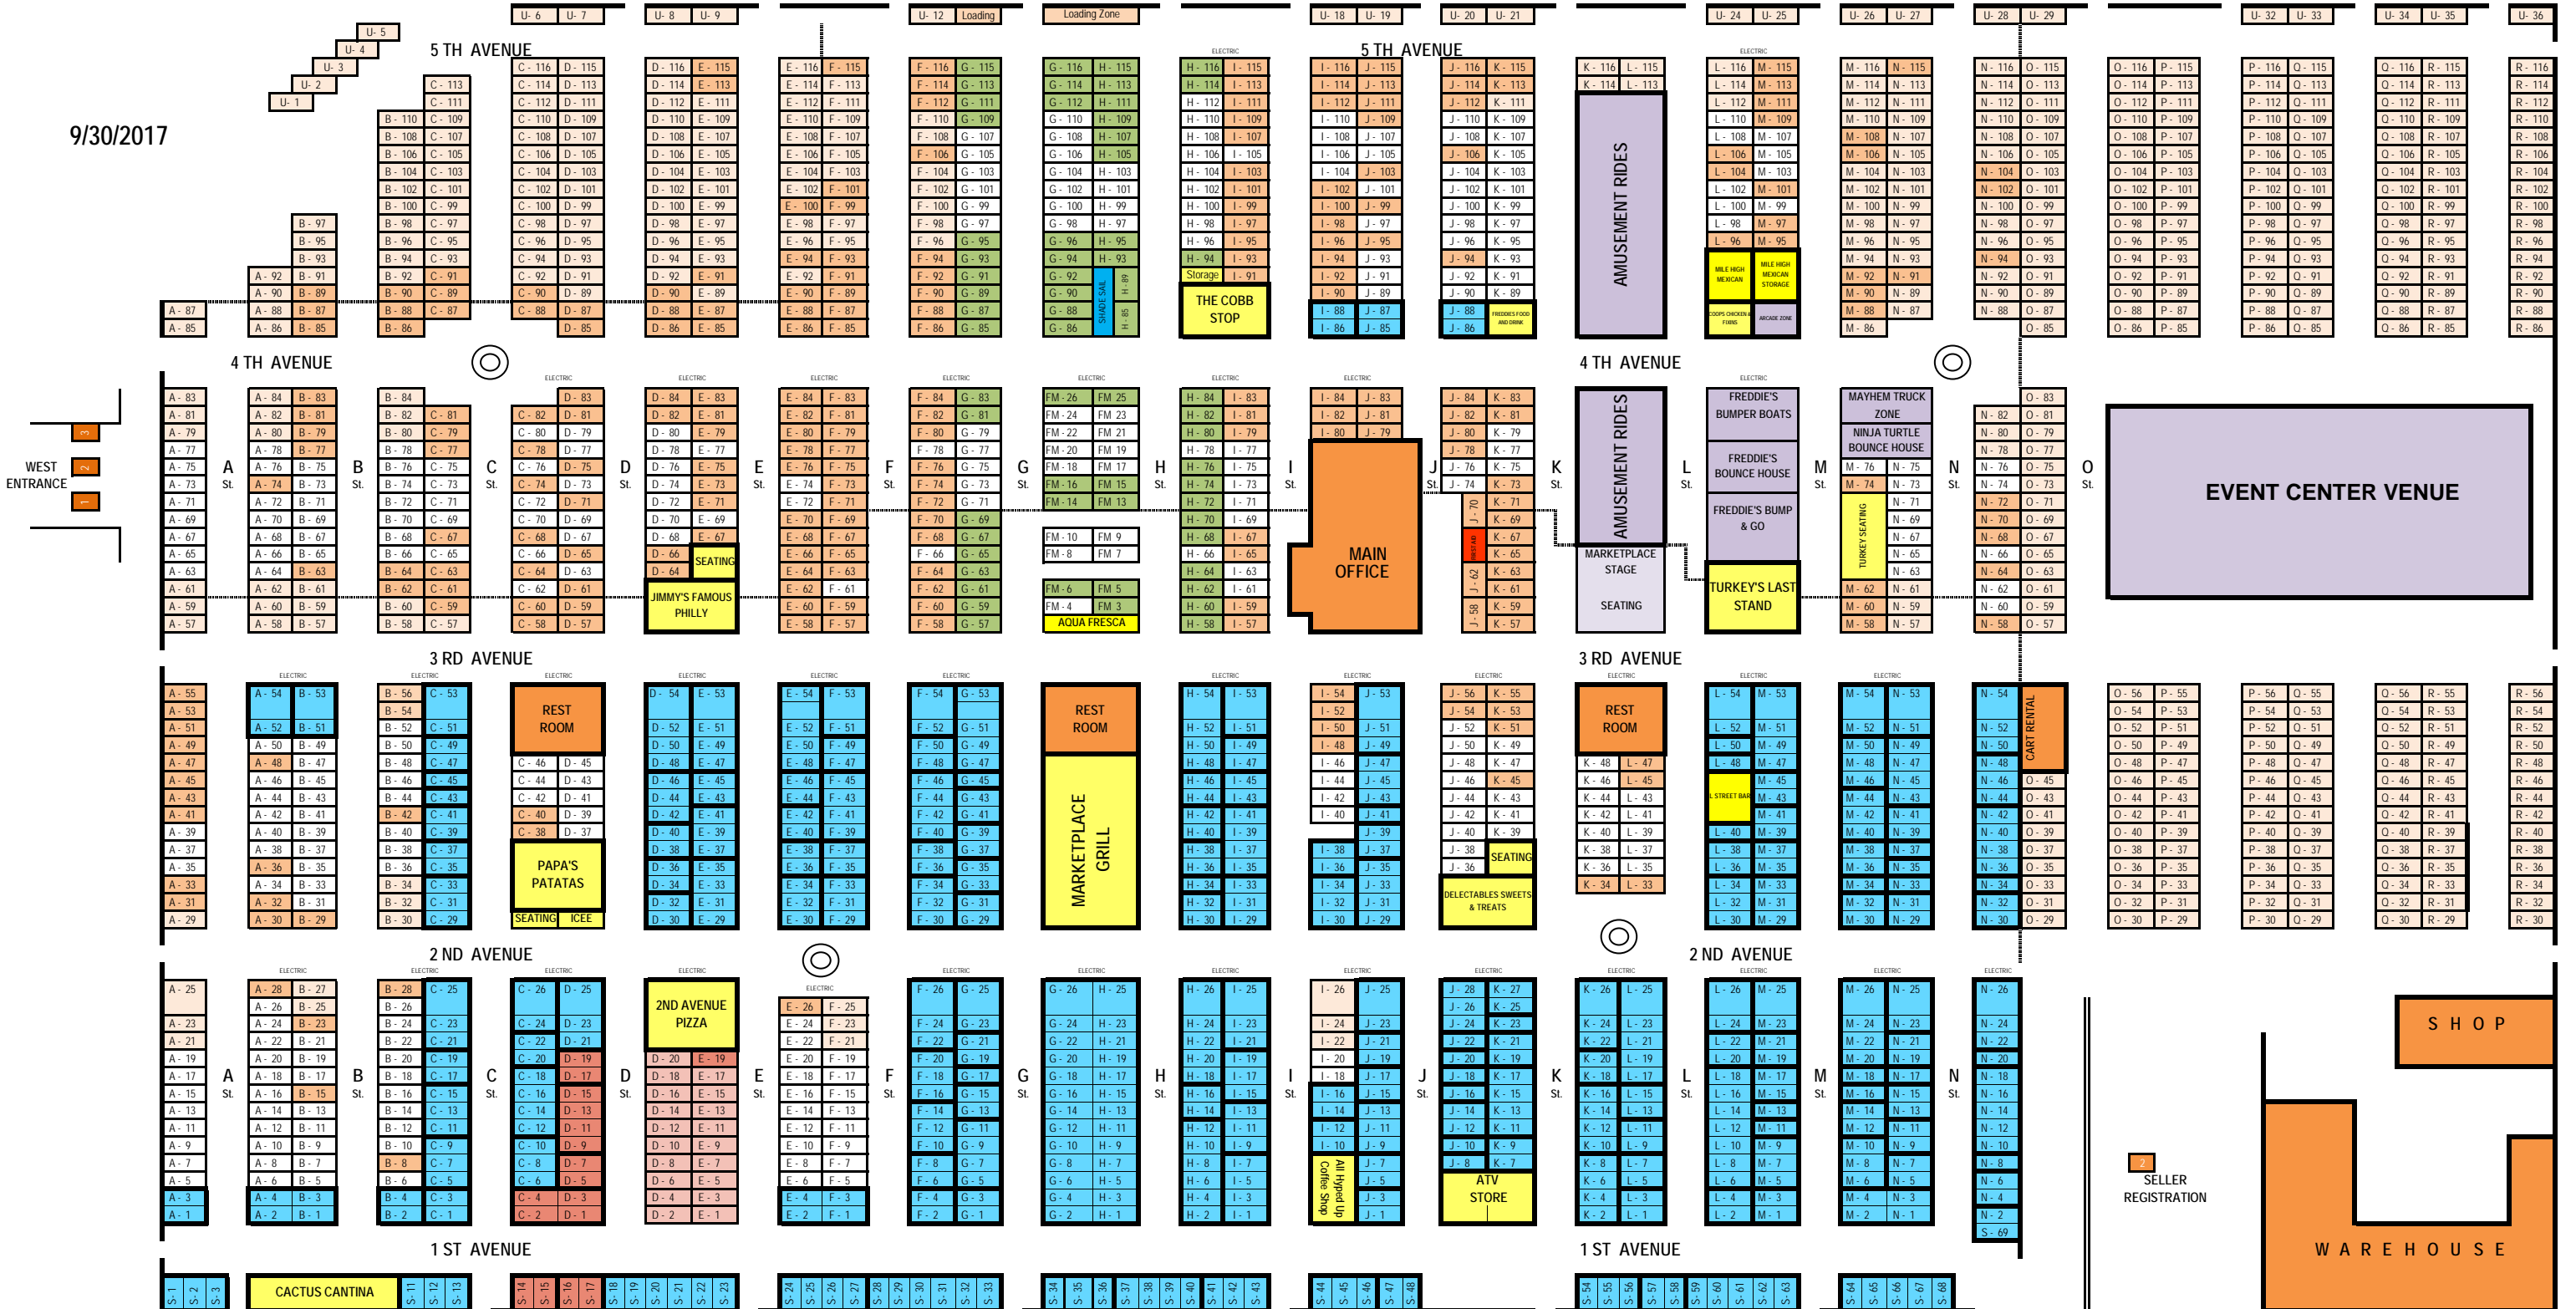

MILE HIGH FLEA MARKET MAP

MONTHLY AVAILABILITY

9/30/2017

Monthly Spaces Available to Lease

WEST ENTRANCE

EVENT CENTER VENUE

SHOP

WAREHOUSE