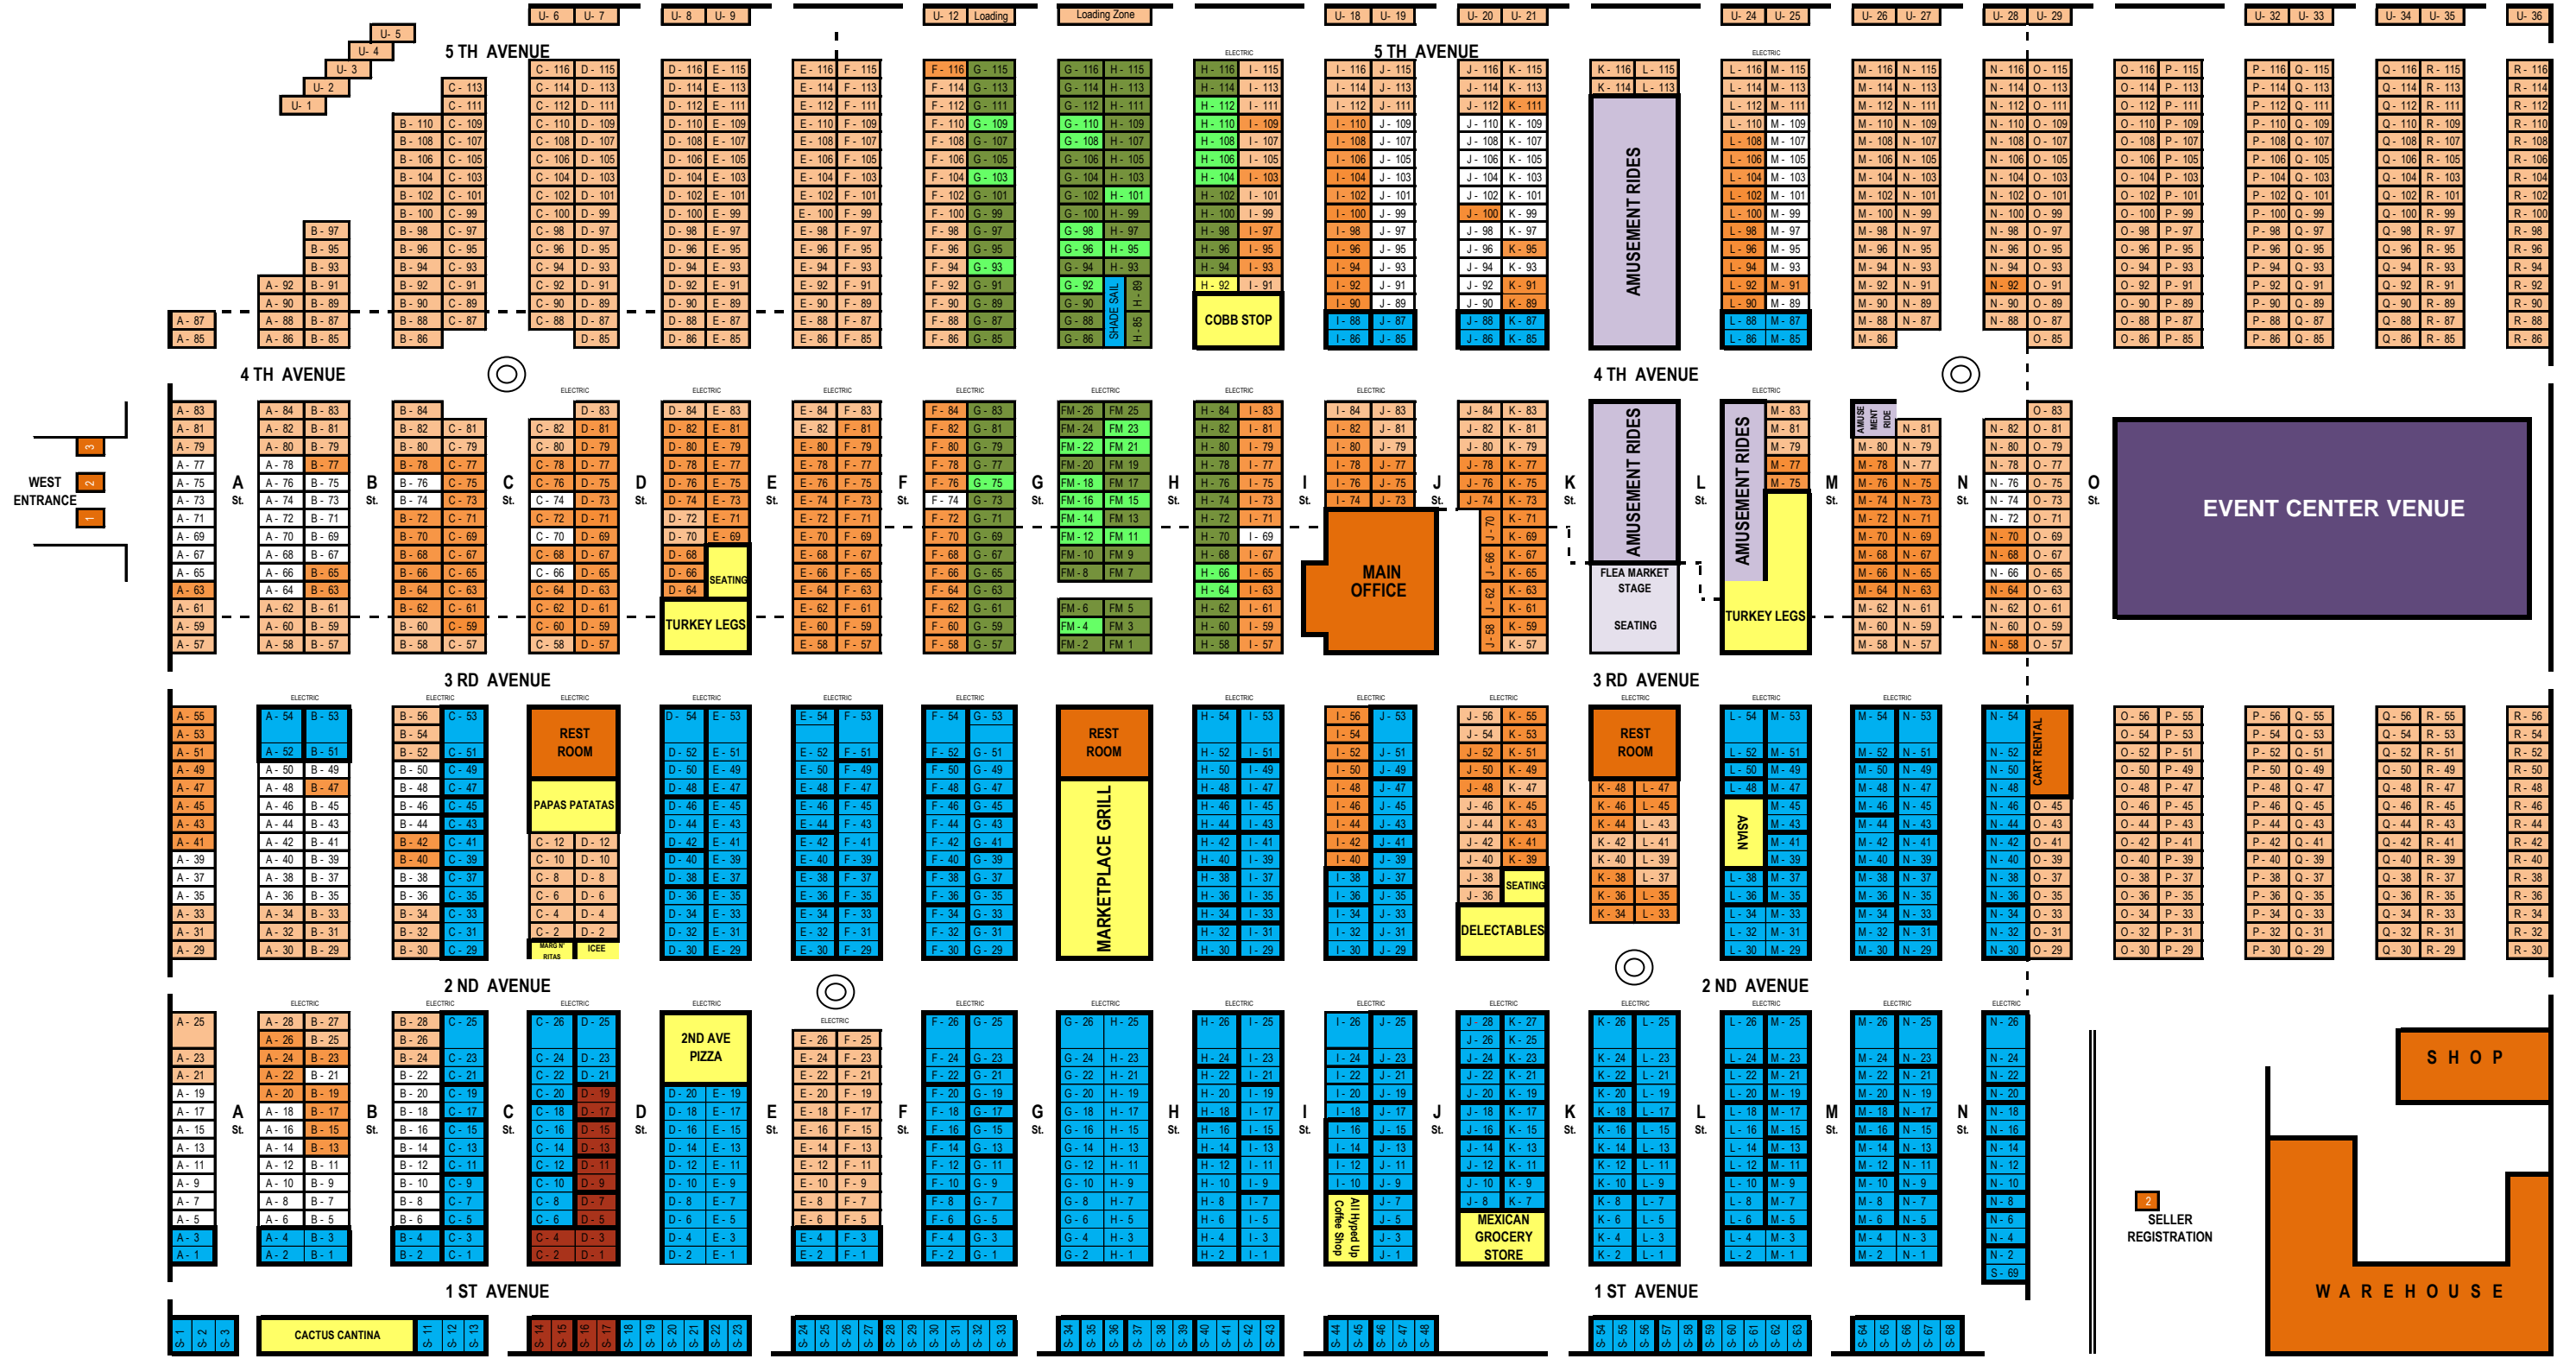

MILE HIGH FLEA MARKET MAP

MONTHLY AVAILABILITY

- Monthly Spaces Available to Lease
- Available for Daily Rental Only
- Monthly Spaces Leased
- Shops Leased
- Shops Available to Lease
- Farmers Market